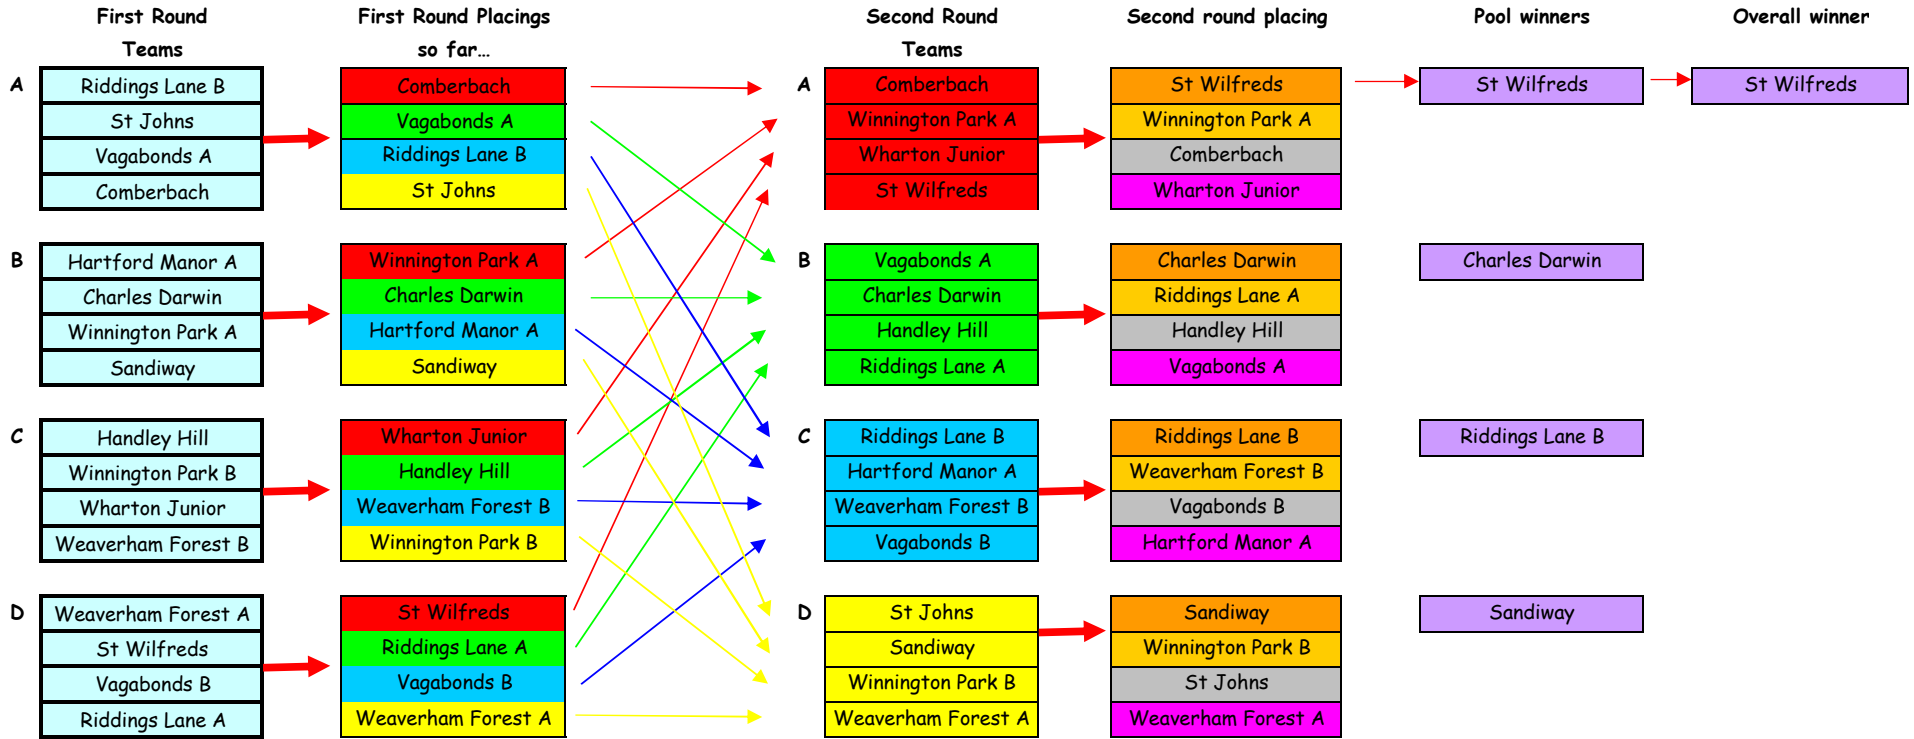

## Northwich RUFC Year 3/4 Schools Tag Tournament July 2004

Group/Pitches

Group/Pitches

Teams randomly drawn into 4 pools

Win = 3 Points  
Draw = 1

Teams graded into second round based on placing in first round for further matches